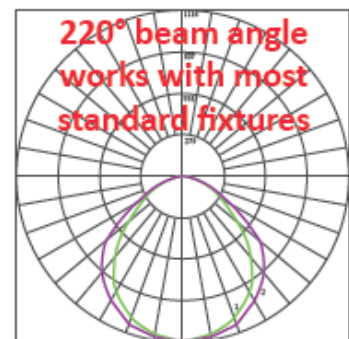

VenStick® T-8 LED Lamp Replacement

for residential house, stores, office, school and parking lots

Technical Parameters

Part No.	Power	Length	Voltage	LED Type	LED Qty	CRI	CCT	Beam Angle	Lumens	PF
TU8418U	18W	3.94 ft.	100-240V	SMD2835	96 pcs.	80	6000K 4000K 3000K	220°	2160 1980 1890	0.95
TU8409U	9W	1.97 ft.	100-240V	SMD2835	48 pcs.	80	6000K 4000K 3000K	220°	1080 990 945	0.95

Dimensions

Connection Diagram