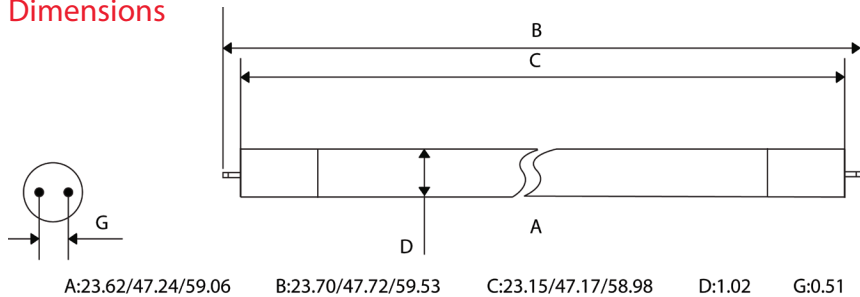

VenStick® T-8 LED Lamp Replacement

for residential house, stores, office, school and parking lots

Technical Parameters

Part No.	Power	Length	Voltage	LED Type	LED Qty	CRI	CCT	Beam Angle	Lumens	PF
TU8418U	18W	3.94 ft.	100-240V	SMD2835	96 pcs.	80	6000K 4000K 3000K	220°	2160 1980 1890	0.95
TU8409U	9W	1.97 ft.	100-240V	SMD2835	48 pcs.	80	6000K 4000K 3000K	220°	1080 990 945	0.95

Dimensions

Connection Diagram